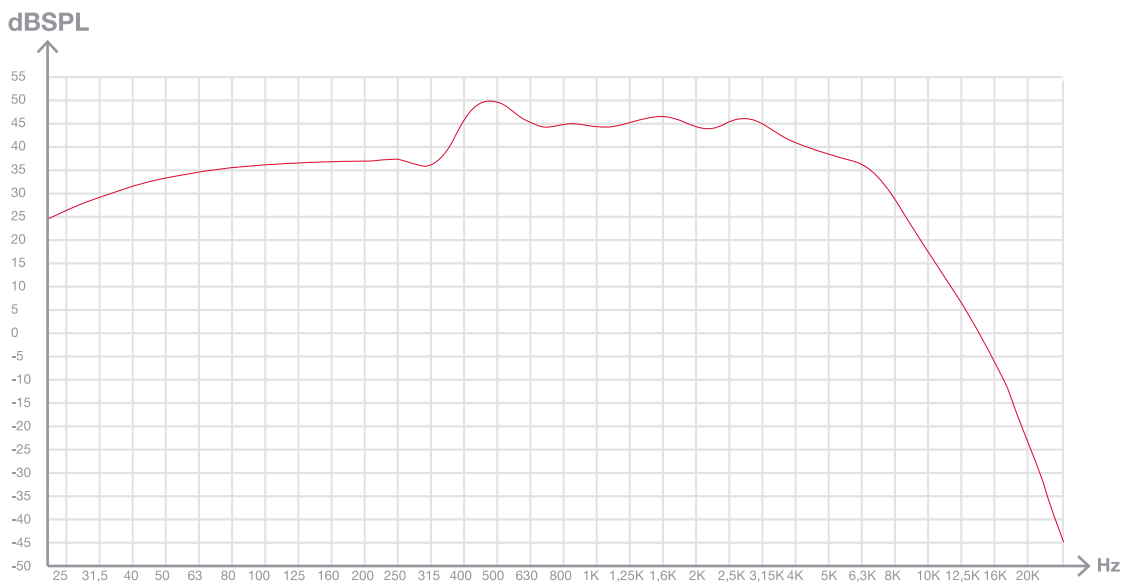

SPL vs Frequency

SPL vs Angle

+ Info
<https://fonestar.com/GAT-801>