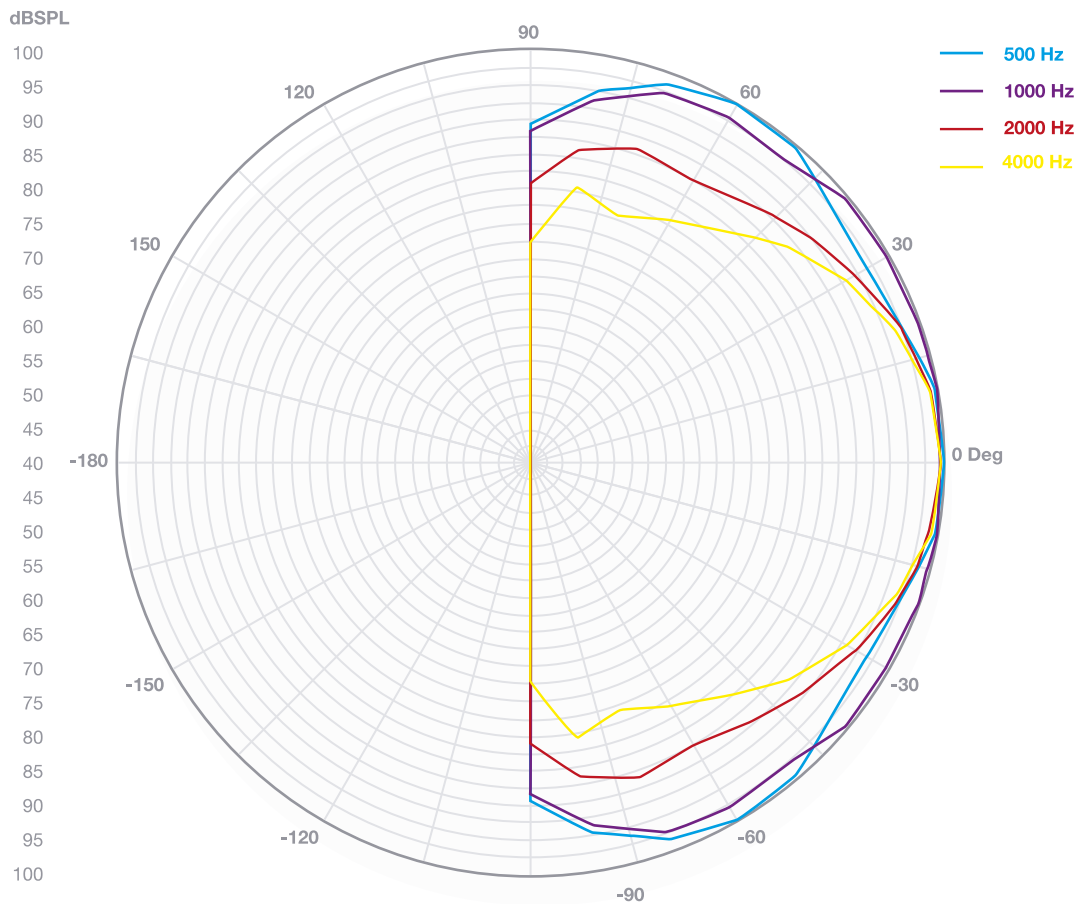

SPL vs Frequency

SPL vs Angle

+ Info
<https://fonestar.com/GAT-801>